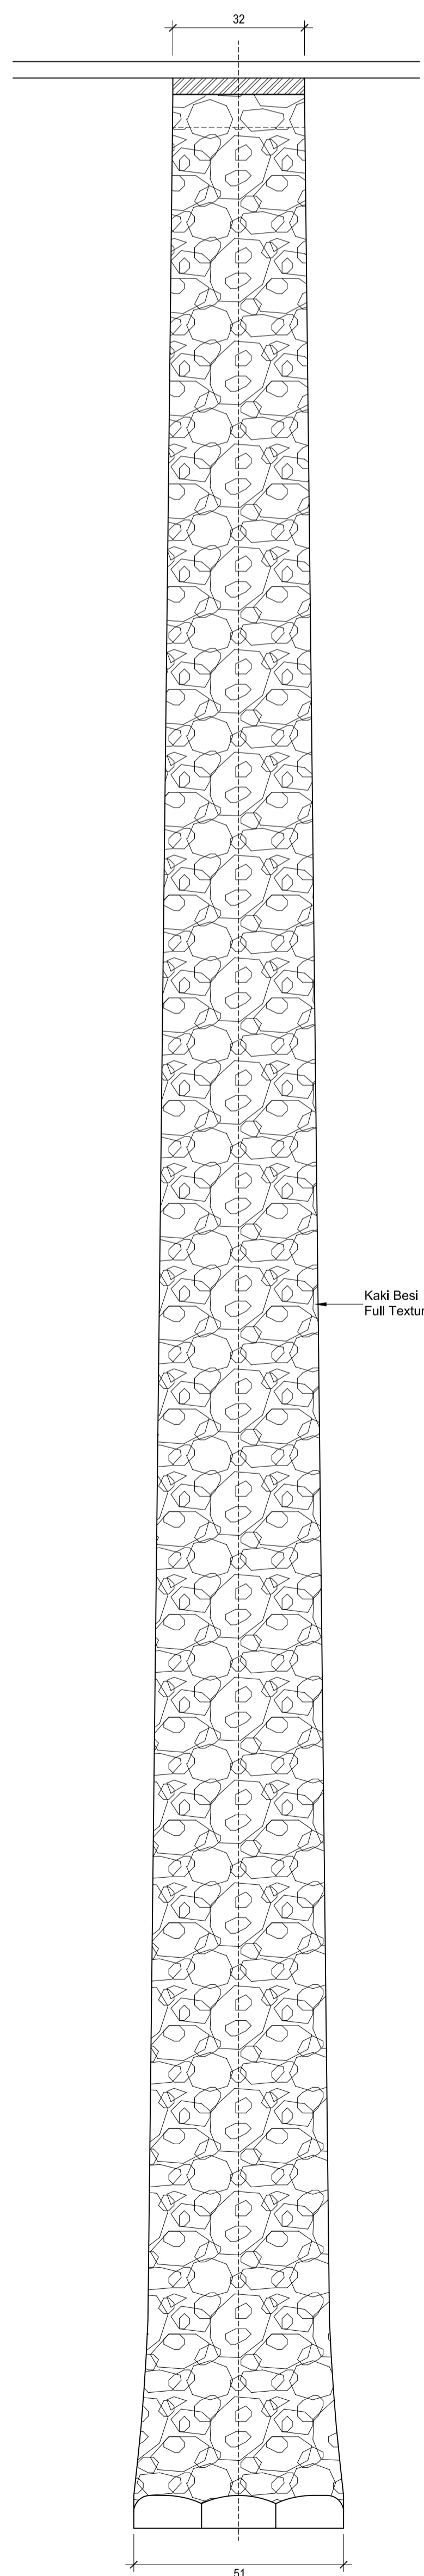

Top Besi Tebal 4mm
Tanpa Texture Tempa

Ø 400
Tampak Atas

Center Line

Overall Tinggi 100

Kaki Besi
Full Texture Tempa

Tampak Depan Kaki

Kaki Besi
Full Texture Tempa

Kaki Besi
Full Texture Tempa

Tampak Samping Kaki

R, 3mm

R, 3mm

Mali potong CNC

BUYER	CODE	DESCRIPTION	DRAWING NAME	QTY	PAPER	SCALE	DRAWING BY	SIGN	CHECKED ON	PAGE
		FOXY SIDE TABLE Ø400 x 600	General Drawing		A0	1:1			Feb. 12 - 2024	01 / 01