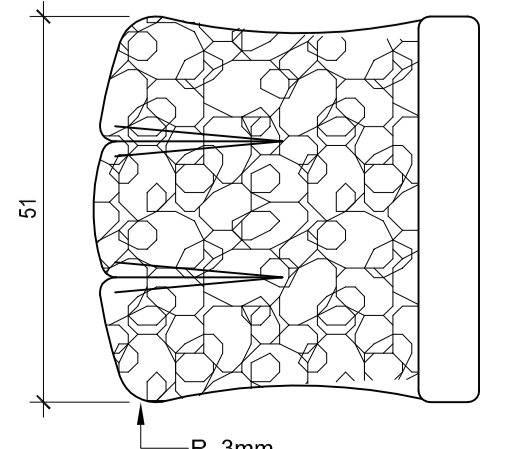

Top Besi Tebal 4mm
Tanpa Texture Tempa

Ø 400
Tampak Atas

Center Line

Overall Tinggi 100

Kaki Besi
Full Texture Tempa

Tampak Depan Kaki

Kaki Besi
Full Texture Tempa

Kaki Besi
Full Texture Tempa

Tampak Samping Kaki

R, 3mm

R, 3mm

Mali potong CNC

BUYER	CODE	DESCRIPTION	DRAWING NAME	QTY	PAPER	SCALE	DRAWING BY	SIGN	CHECKED ON	PAGE
		FOXY SIDE TABLE Ø400 x 600	General Drawing		A0	1:1			Feb. 12 - 2024	01 / 01