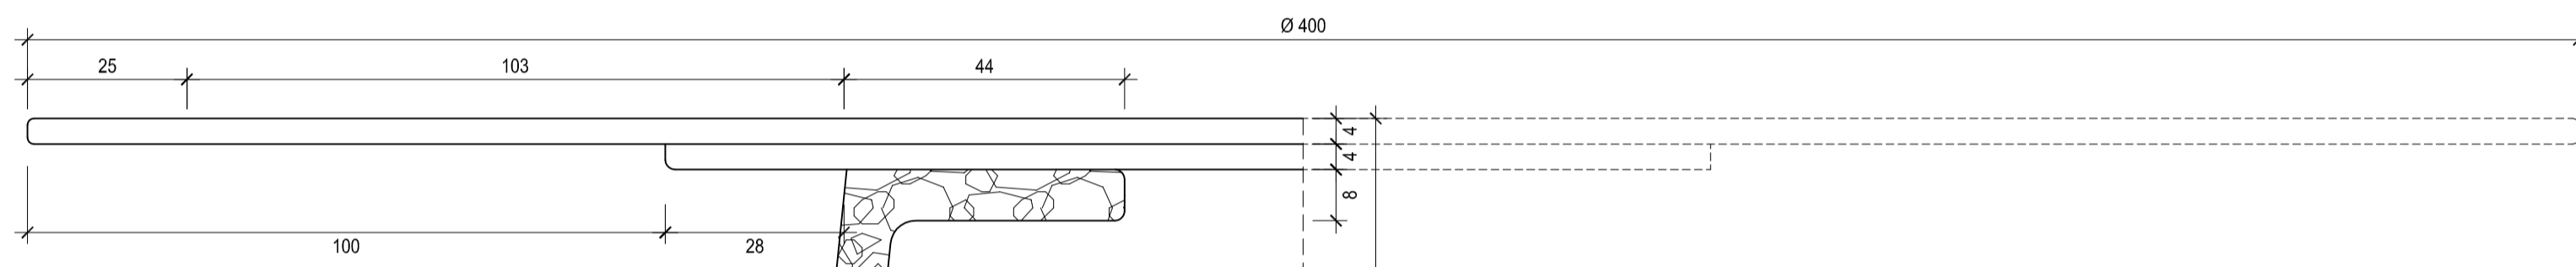

Top Besi Tebal 4mm
Tanpa Texture Tempa

Ø 400
Tampak Atas

Center Line

Overall Tinggi 100

Kaki Besi
Full Texture Tempa

Tampak Depan Kaki

Kaki Besi
Full Texture Tempa

Kaki Besi
Full Texture Tempa

Tampak Samping Kaki

R, 3mm

R, 3mm

Mali potong CNC

BUYER	CODE	DESCRIPTION	DRAWING NAME	QTY	PAPER	SCALE	DRAWING BY	SIGN	CHECKED ON	PAGE
		FOXY SIDE TABLE Ø400 x 600	General Drawing		A0	1:1			Feb. 12 - 2024	01 / 01